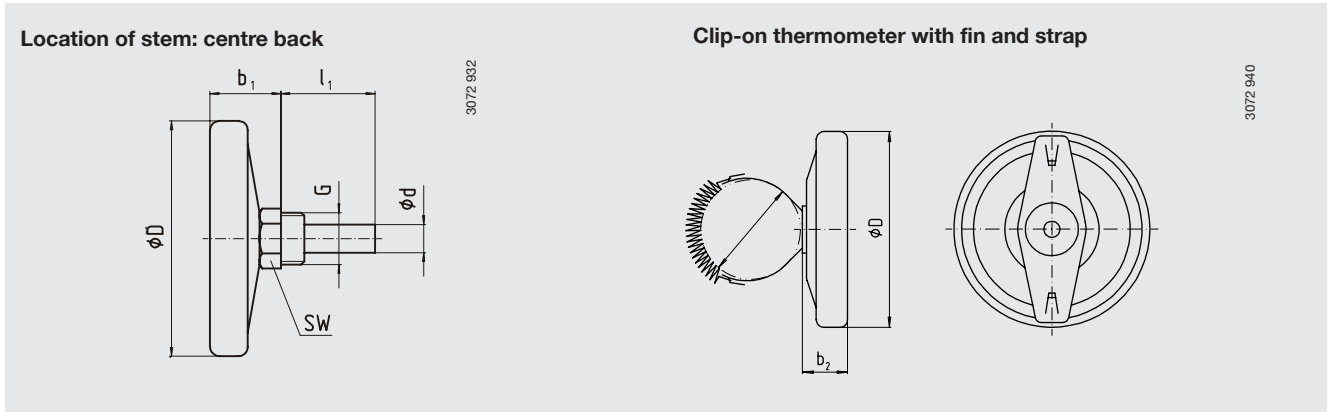

- Other scale ranges

Special versions

Clip-on thermometer with fin and strap

63 and 80 mm

Scale ranges

Scale range °C	Scale spacing °C
-30 ... 50	1
-20 ... 60	1
0 ... 60	1
0 ... 80	1
0 ... 120	2

Models

Nominal size	Location of stem / Connection	Model
63	Centre back	A 4500
80	Centre back	A 4501
100	Centre back	A 4502
63	Clip-on fin with strap	A 4550
80	Clip-on fin with strap	A 4551

Dimensions in mm

NS	Dimensions in mm			Ø D	G	l ₁	SW	Weight in kg	
	b ₁	b ₂	Ø d					Centre back	Clip-on
63	23	21	12 ¹⁾	63	G ½ B	40, 60, 100	21	0.065	0.040
80	25	22	12 ¹⁾	80	G ½ B	40, 60, 100	21	0.080	0.060
100	30	-	12 ¹⁾	100	G ½ B	40, 60, 100	21	0.105	-

1) Ø d = 11 mm with thermowell length l₁ ≥ 100 mm

Ordering information

Model / Nominal size / Scale range / Size of connection / Length of stem l₁ / Optional extras required

Specifications and dimensions given in this leaflet represent the state of engineering at the time of printing. Modifications may take place and materials specified may be replaced by others without prior notice.